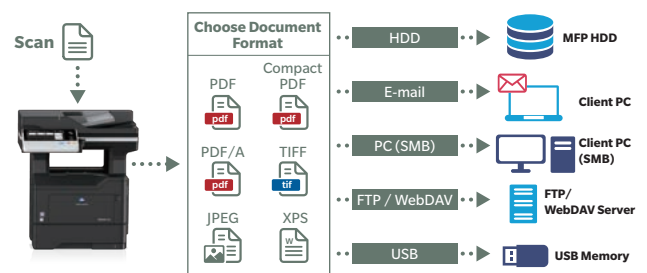

Get smart with mobile printing & scanning

Konica Minolta Mobile Print

Print and scan directly to and from your smartphone or tablet when connected to your office Wi-Fi. Then upload straight to the cloud from your device. Fast and secure, Konica Minolta Mobile Print even allows you to use your smartphone to touch in on the NFC tag on your MFP.*

Print from devices using an Android OS without a printer driver.

Google Cloud Print

Print via the internet from iOS devices, Android devices and PCs without a printer driver.

Scan in colour

Easily scan documents with single-side scanning at 30 ipm in colour, and 47 ipm in black and white. What's more, thanks to the high-speed DADF (duplexing automatic document feeder) equipped as standard, the speed doesn't change when you need to scan double sided documents. Process up to 60 ipm in colour and 94 ipm in black and white.

*DADF bizhub 4052/4752 only

Paperless sharing

Scan documents into a range of formats including three different types of PDF, TIFF, JPEG and pptx, and then share it in the way that suits you.

User authentication