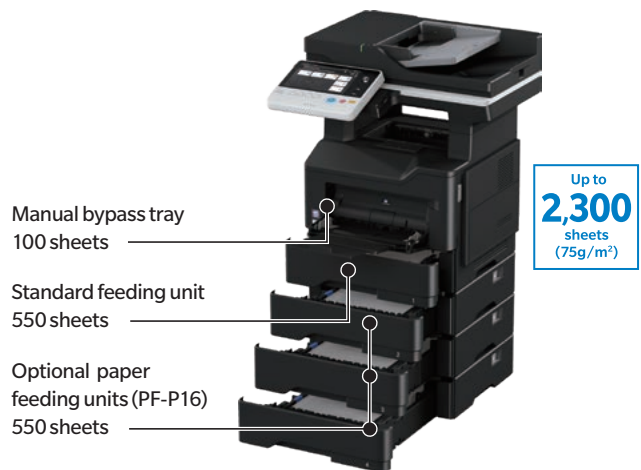

Large capacity paper feed

Increase the standard 550-sheet paper capacity with optional paper feed units. A 100-sheet manual bypass tray or up to three additional 550- and/or 250-sheet paper feeding units can be installed to increase paper capacity while keeping the same compact footprint.