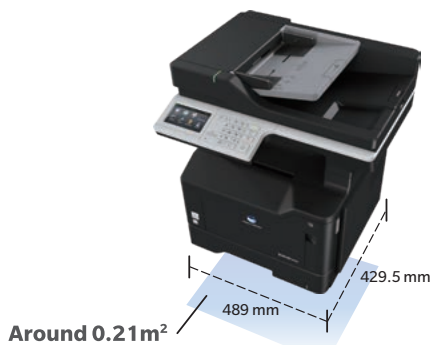

Small but powerful all round performance for smaller work environments

Cost-effective printing

Optimised for small offices, bizhub 4422 and 3622 deliver outstandingly low total cost of operation, giving you savings on both initial costs and running costs.

bizhub 4422

bizhub 3622

A small footprint to save space

With a footprint of just 0.21 m², these MFPs are small enough to keep on your desktop. What's more, optional Wi-Fi connectivity for bizhub 4422 allows for set up at any convenient location inside your office space with no need to install additional LAN cables.

Easy-to-read colour LCD display

The bizhub 4422 and 3622 feature colour LCD panels to display copy, print, scan and fax modes. The 4422's large 4.3 inch display lets you to see exactly what you are doing, allowing you to quickly review documents and select settings or print modes. The 3622 features a more compact, yet crystal clear 2.4 inch colour display, making browsing through setting easy.