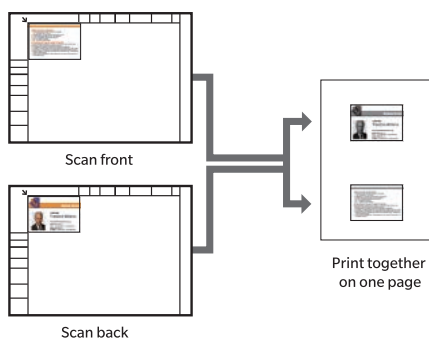

Outstanding speed and seamless integration into existing MFP networks

High speed printing

No one wants to wait around for their work to finish printing. Outputting 47 ppm and 40 ppm respectively when printing or copying on A4 size paper, bizhub 4752 and 4052 are designed to boost your efficiency. Pick up your first page in under 8.5 seconds.

Two sides on one page

Copy the front and back of small documents onto one sheet of A4 paper. Ideal for copying licenses, business cards or other small documents without wasting paper.

Large capacity paper feed