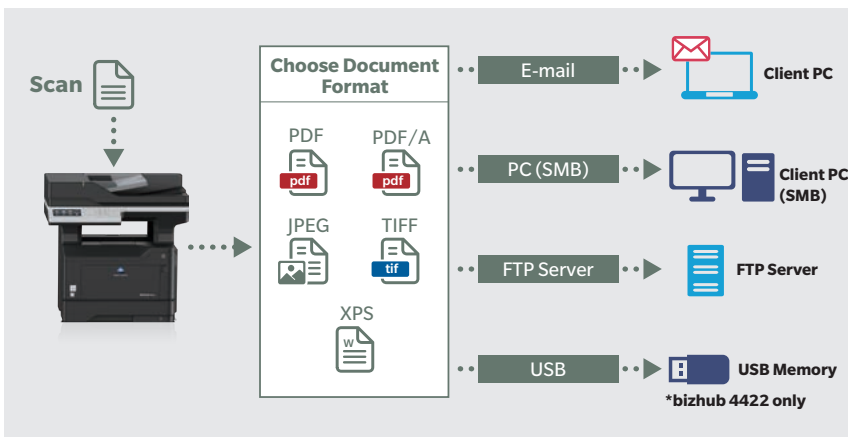

Paperless sharing

Scan and share documents in a range of formats including three different types of PDF, TIFF, JPEG and XPS. Share via email, store on an FTP server or share with client PCs.